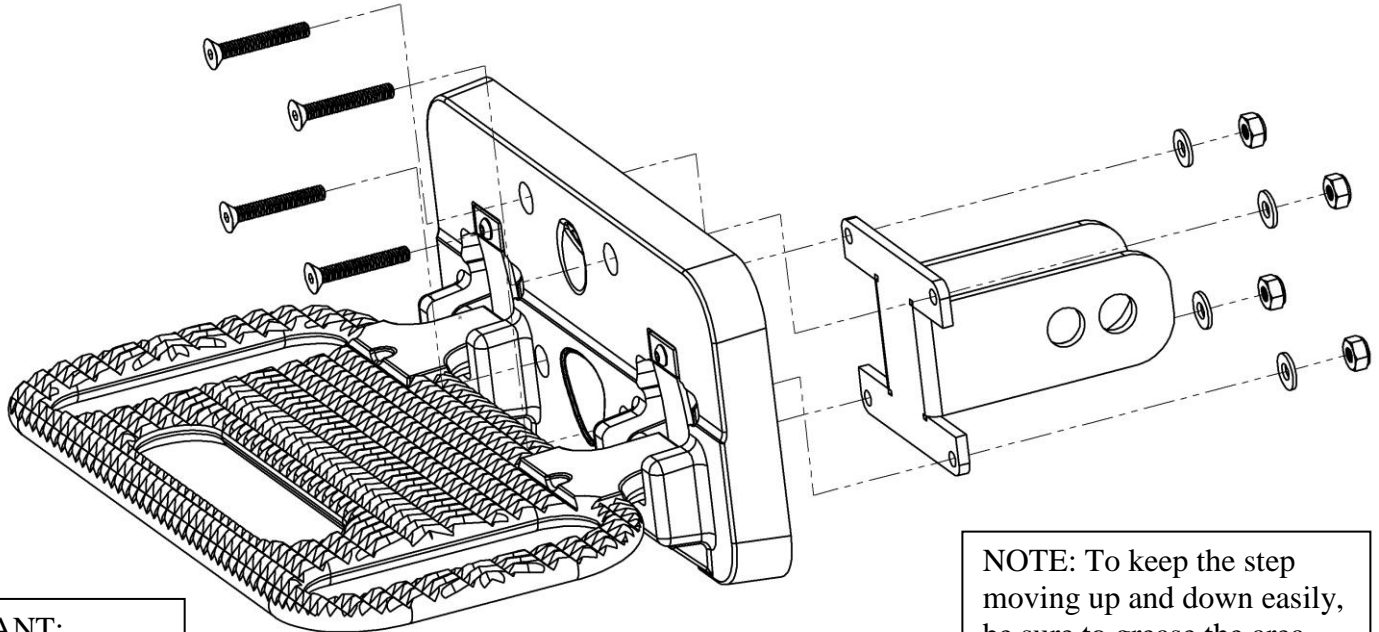

CARR MEGA HITCH STEP INSTALLATION INSTRUCTIONS

Part No. 194011

WARNINGS!

- NEVER USE THE MEGA HITCH STEP WITHOUT FIRST SECURING IT TO THE HITCH RECEIVER WITH A RETAINING PIN.
- The manufacturer and distributor of this product are in no way responsible for the consumer's failure to adhere to the warnings and directions of these instructions in the event of damage to the consumer's vehicle, other properties and or personal injury.

IMPORTANT:
Securely tightened all hardware to insure a safe installation.

NOTE: To keep the step moving up and down easily, be sure to grease the area where the stainless steel springs comes in contact with the step casting.