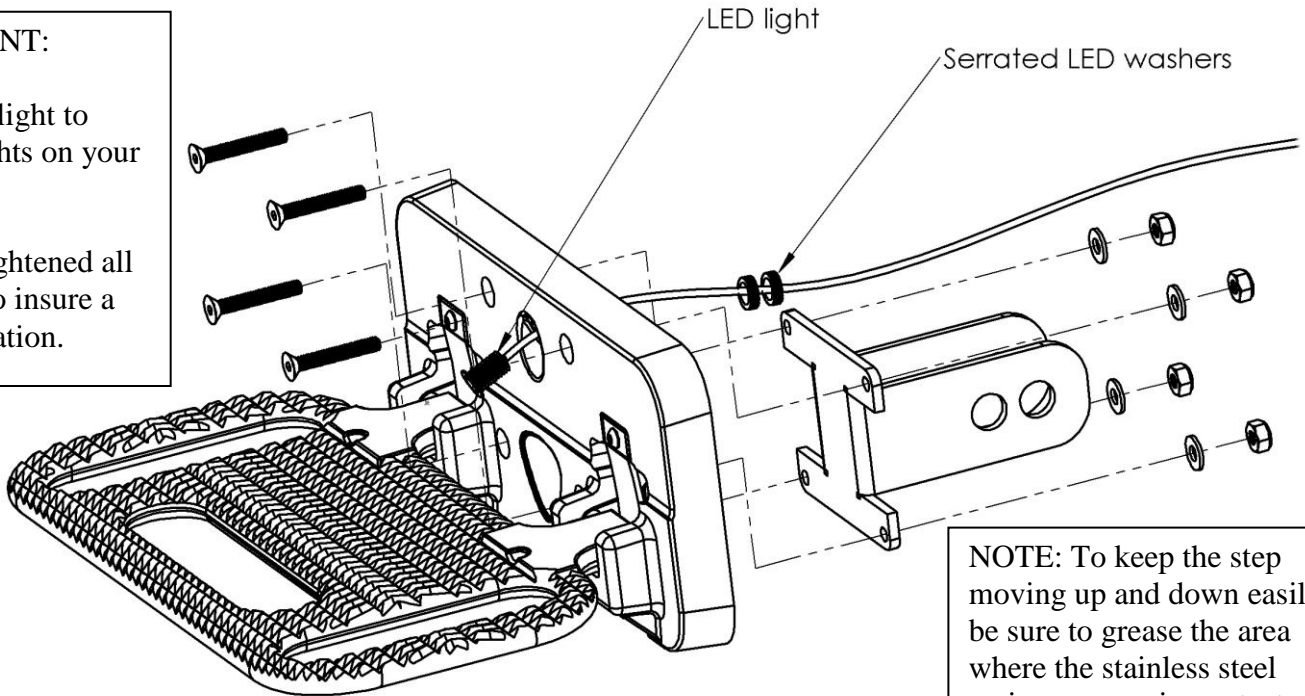

CARR MEGA HITCH STEP INSTALLATION INSTRUCTIONS

Part No. 193011

WARNINGS!

- NEVER USE THE MEGA HITCH STEP WITHOUT FIRST SECURING IT TO THE HITCH RECEIVER WITH A RETAINING PIN.
- The manufacturer and distributor of this product are in no way responsible for the consumer's failure to adhere to the warnings and directions of these instructions in the event of damage to the consumer's vehicle, other properties and or personal injury.

IMPORTANT:

Wire LED light to running lights on your vehicle.

Securely tightened all hardware to insure a safe installation.

NOTE: To keep the step moving up and down easily, be sure to grease the area where the stainless steel springs comes in contact with the step casting.