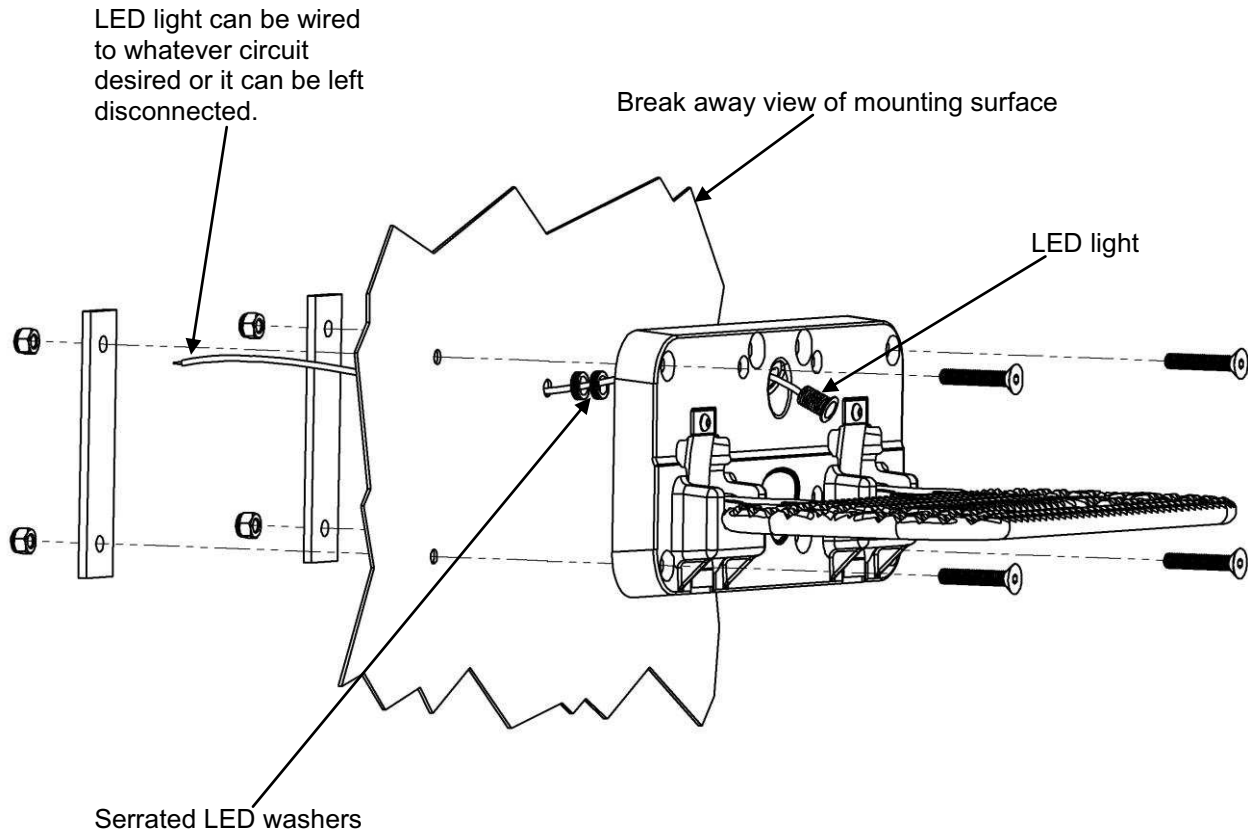

1. Find a flat surface to mount your step.
2. Insert the LED light wire all the way through the hole in the casting. (See diagram)
3. Place the two serrated LED washers over the LED wire and tighten one washer at a time to securely hold the LED light in place.
4. Place the step up against the flat surface.
5. Use the four holes in each corner as a guide and mark the holes with a pencil.
6. Measure for the hole that the wire will go through.
7. Take your drill motor with the 11/32" drill bit and drill out all five holes.
8. Use the 5/16" hardware provided, along with the steel straps, securely tighten your step to the mounting surface. (See Diagram)
9. To keep the step moving up and down easily, be sure to grease the area where the stainless steel springs comes in contact with the step casting.