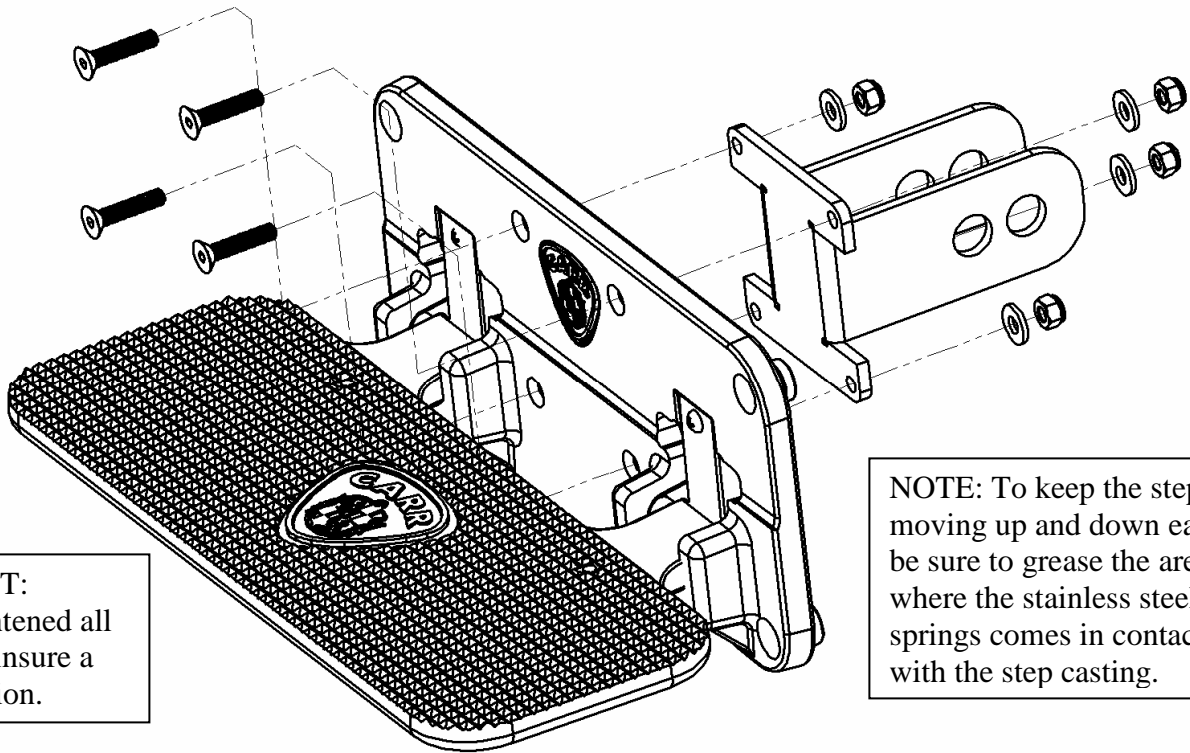

CARR MEGA HITCH STEP INSTALLATION INSTRUCTIONS

Part No. 190011

WARNINGS!

- **NEVER USE THE MEGA HITCH STEP WITHOUT FIRST SECURING IT TO THE HITCH RECEIVER WITH A RETAINING PIN.**
- The manufacturer and distributor of this product are in no way responsible for the consumer's failure to adhere to the warnings and directions of these instructions in the event of damage to the consumer's vehicle, other properties and or personal injury.

IMPORTANT:
Securely tightened all hardware to insure a safe installation.

NOTE: To keep the step moving up and down easily, be sure to grease the area where the stainless steel springs comes in contact with the step casting.